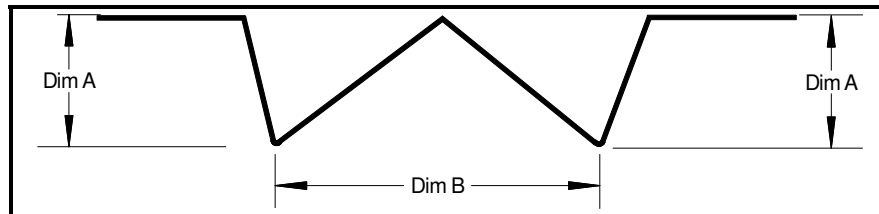

## WIDE 'V' GROOVE

PRODUCT ID: **WVG**

Compare to: DVG, WVS

**DESCRIPTION:** A wide 'V' groove reveal that creates a unique look for plaster finishes.

**MATERIAL /**

**THICKNESS:** 040 Aluminum, 26 GA Galvanized Steel, 26 GA Stainless Steel and 16 oz. Copper

**ASTM:** A653, LFQ, C1063, B209, B69

**LENGTH:** Standard: 10 ft.

**TO ORDER:** DETERMINE THE FOLLOWING:

- Ground Size (Dim A) and the Width (Dim B)
- Type of Material: Galvanized, Stainless, Aluminum, Copper

**COMMON SIZES:**

GROUND (DIM. A)	REVEAL (DIM. B)
5/8"	3/4"
3/4"	1"
7/8"	1-1/2"
1"	2"
	2-1/2"
	3"

Custom sizes also available

**BRAND X METALS, INC.**

1641 So. Sinclair St. ♦ Anaheim, CA 92806 ♦ PH: 714-978-3600 ♦ FAX: 714-978-3601